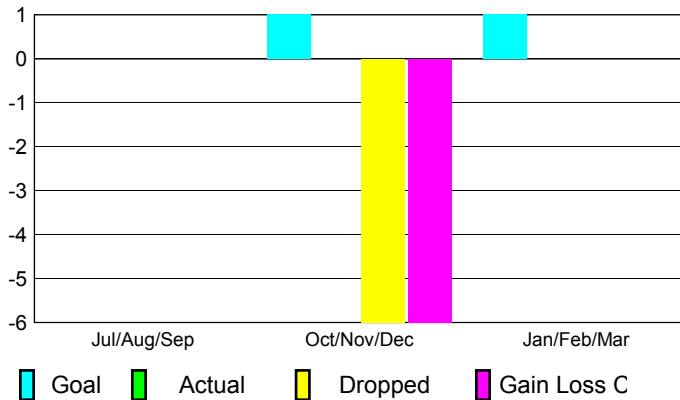

2012-2013 GMT Reports for District (or Undistricted) **District 13 C**

GMT: **JERRY SMITH**

Location: **OHIO**

GMT CA: **1**

CLUBS

Club Results
2012-2013

Clubs
2011-2012

Month	New Club Goal	Actual New Clubs	Actual Dropped Clubs	Gain/Loss of Clubs	Gain/Loss of Clubs
Jul/Aug/Sep	0	0	0	0	0
Oct/Nov/Dec	1	0	-6	-6	0
Jan/Feb/Mar	1	0	-6	-6	2
Totals	2	0	-6	-6	2

Club Results 2012-2013

Goal, New, Dropped, Gain/Loss

Comparison of Club Gain/Loss

Current Year Compared to the Previous Year

YTD Status Quo Clubs 2012-2013

Status Quo Clubs Compared to Status Quo Members

MEMBERSHIP