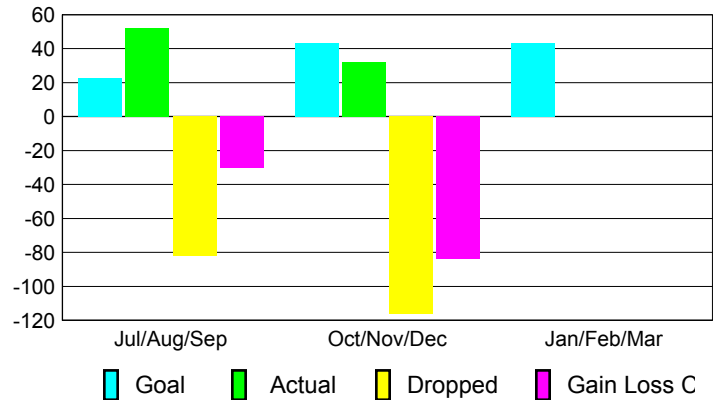

Club Results 2012-2013

Goal, New, Dropped, Gain/Loss

Comparison of Club Gain/Loss

Current Year Compared to the Previous Year

YTD Status Quo Clubs 2012-2013

Status Quo Clubs Compared to Status Quo Members

MEMBERSHIP

Membership Results
2012-2013

Membership
2011-2012

Month	Net Memb Goal	Actual New Memb	Actual Dropped Memb	Gain/Loss of Memb	Gain/Loss of Memb
Jul/Aug/Sep	23	52	-82	-30	-34
Oct/Nov/Dec	43	32	-116	-84	-52
Jan/Feb/Mar	43	0	-116	-84	66
Totals	109	84	-198	-114	-20

Membership Results 2012-2013

Goal, New, Dropped, Gain/Loss

Comparison of Membership Gain/Loss

Current Year Compared to the Previous Year

Gender Comparison 2012-2013

Jul/Aug/Sep

Oct/Nov/Dec

Jan/Feb/Mar